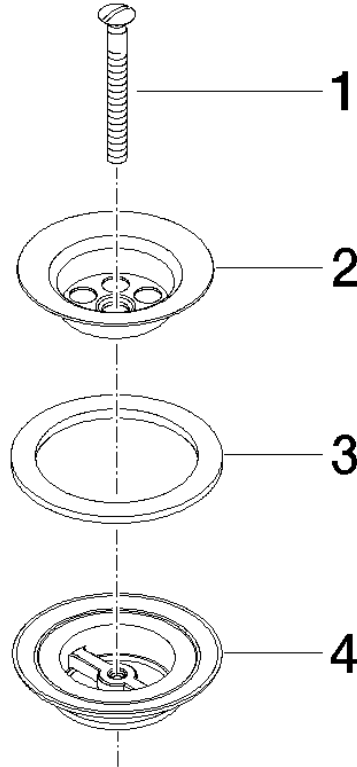

Grated waste 1 1/4" - Brushed Light Gold

IMO

10 100 970

Fits: IMO, LULU, MADISON, MEM, TARA,  
CL.1, LISSÉ, VAIA, META, CYO

	Brushed Light Gold	10 100 970-27
	Chrome	10 100 970-00
	Brushed Platinum	10 100 970-06
	Platinum	10 100 970-08
	Durabress (23kt Gold)	10 100 970-09
	Dark Chrome	10 100 970-19
	Light Gold	10 100 970-26
	Brushed Durabress (23kt Gold)	10 100 970-28
	Brushed Bronze	10 100 970-42
	Brushed Champagne (22kt Gold)	10 100 970-46
	Champagne (22kt Gold)	10 100 970-47
	Brushed Chrome	10 100 970-93
	Brushed Dark Platinum	10 100 970-99

## Grated waste 1 1/4" - Brushed Light Gold

---

IMO

10 100 970

10 100 970

10 100 970

Parts for other finishes can be found here: [Chrome](#)

### Spare parts list

No.	Item Number	Name	Quantity used	Delivery time
1	09 30 30 115-27	screw	1	60
2	09 11 01 005-27	strainer	1	60
3	09 14 03 005 90	seal	1	60
4	09 11 01 007-07	pop-up waste	1	60